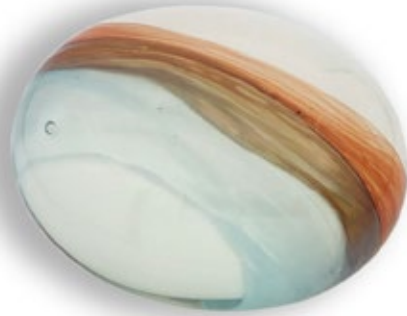

Soft Blue & 24ct Gold Leaf  
10cm long 8cm wide 3cm deep 25grams

Pure White & 24ct Gold Leaf  
10cm long 8cm wide 3cm deep 25grams

Reflex Blue & 24ct Gold Leaf  
10cm long 8cm wide 3cm deep 25grams

Olive Green & 24ct Gold Leaf  
10cm long 8cm wide 3cm deep 25grams

Soft Pink & 24ct Gold Leaf  
10cm long 8cm wide 3cm deep 25grams

Summer Sky  
10cm long 8cm wide 3cm deep 25grams

Classic Black & 24ct Gold Leaf  
10cm long 8cm wide 3cm deep 25grams

French Grey & 24ct Gold Leaf  
10cm long 8cm wide 3cm deep 25grams

## HAND-BLOWN GLASS MEMORY PEBBLES

Rainbow  
10cm long 8cm wide 3cm deep 25grams

Earth - Amber Flow  
10cm long 8cm wide 3cm deep 25grams

Earth - Russet & Grey  
10cm long 8cm wide 3cm deep 25grams

Earth - Aqua Blue  
10cm long 8cm wide 3cm deep 25grams