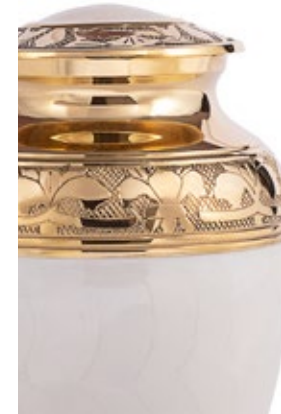

LES GRAND VENTS – UNIQUE WOODEN URNS

Secure Haven are proud to be the exclusive UK distributor to these rather exquisite wooden Les Grand Vents from Canada. Turned from a single log, each urn is completely unique in its appearance.

Martin Huot is an extremely talented artist and woodturner. Working as 'Les Grands Vents' he produces exceptional solid wood funeral urns. These are hand carved and turned from one single log in various local woods such as Cherry and Maple – all sourced locally in Quebec, Canada.

These very tactile urns are polished with beeswax to achieve a glass-like, smooth finish. They would sit proudly within the family home as a piece of natural artwork and discreetly hold the ashes of a loved one or family pet.

In turning and crafting the urn, this exposes the very heart of the tree trunk to provide the stunning display of natural colours and textured grains. The domed cap is finished with a beautifully engineered brass thread.

As each urn is turned from a single sourced log, no two urns are the same. Each urn is signed, numbered and comes with a certificate of authenticity. Some urns can be offered with artistic metal embellishment, such as bronze work. Secure Haven also represent Les Grand Vents throughout Europe.

30cm high 18cm diameter 3.7litre

BRASS URNS FOR CHILDRENS ASHES

0.5L Honesty - Gold Finish
14cm high 10cm diameter 0.5litre
Grey Velveteen Presentation Box