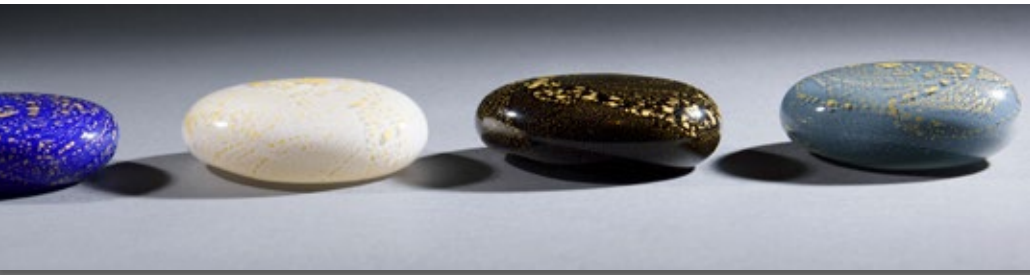

## HAND-BLOWN GLASS URN FOR CHILDRENS ASHES

Secure Haven have developed, with British artisans, an exclusive range of contemporary and discreet hand-blown glass urns to safeguard children's ashes. Using glass in this way, allows us to create a hollow one-piece urn, which can be filled with ashes from the base which is then sealed with a closure. These urns have been finished in three sympathetic, soft colours.

## HAND-BLOWN GLASS MEMORY PEBBLES

*Hand-blown by British artists, these unique glass memory pebbles are created hollow. They can be filled with ashes from a small aperture at the base or a lock of hair can be placed inside. The base is then sealed with a simple closure.*